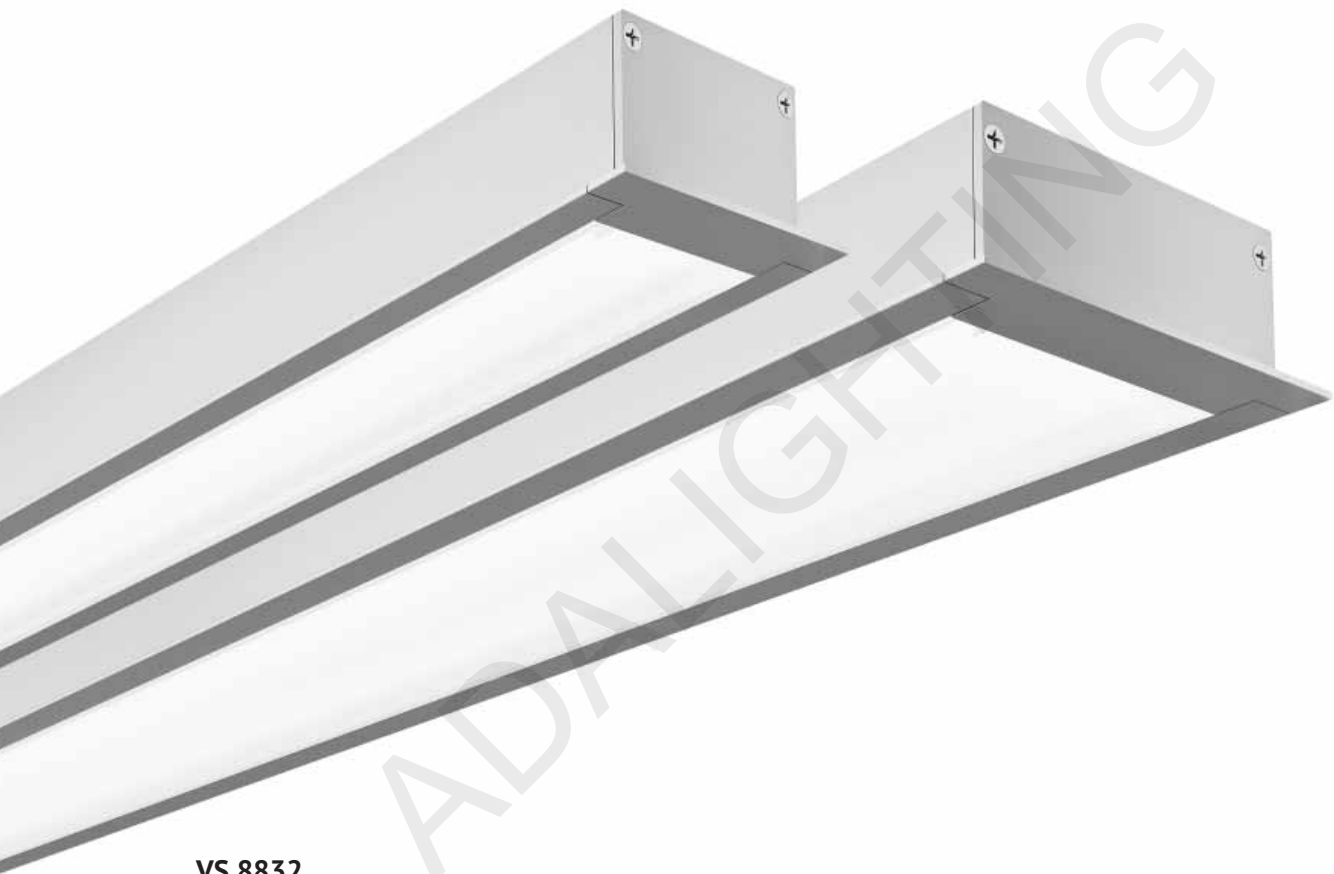

VS.8832
VS.6332