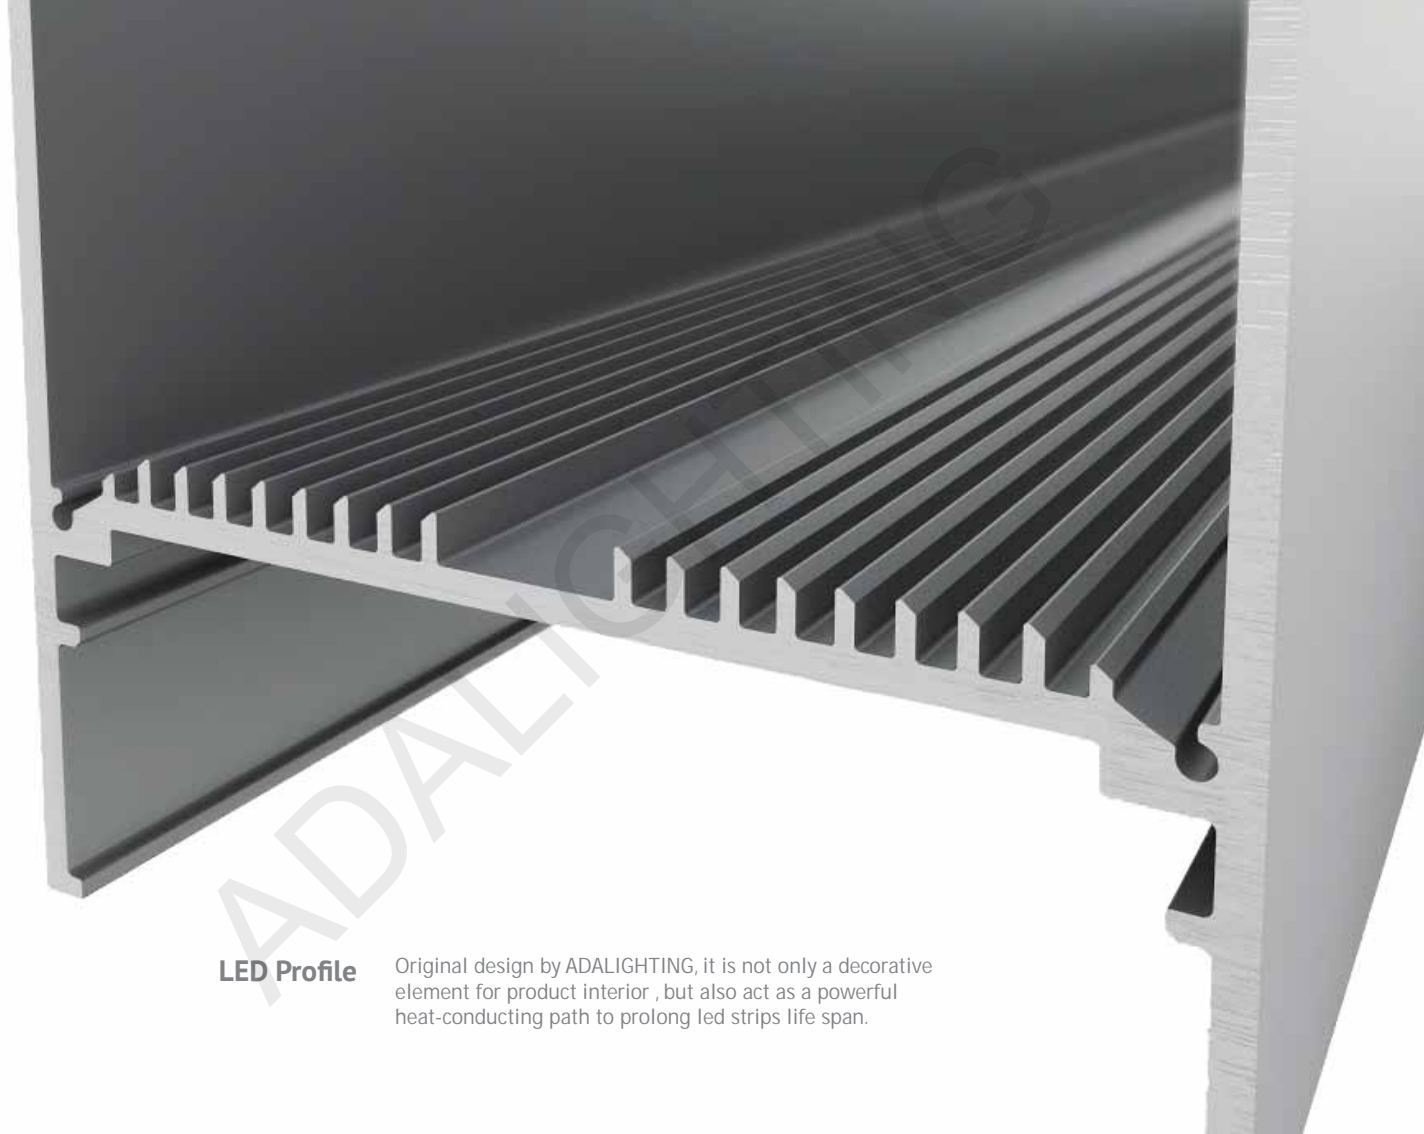

## LED Strips

- LED Strips with identical temperature and brightness of light, specially selected for uniform interior illumination.
- For the most natural transfer of color use LED with a high index of a color rendition (CRI more than 80 Ra).
- The light stream is much higher than many analogs at identical quantity of LED on meter and power consumption.
- The special attention is given to quality of the phosphor which is responsible for brightness and a color rendition of LED.
- Bilateral printed-circuit board possesses the best conductivity that excludes appreciable decrease in brightness on the end of a light-emitting diode tape.