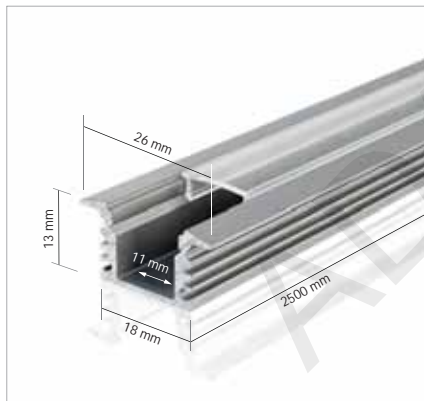

Accessories:

LED Strip
GRAND LIGHT
72 led | 14 W | 1080 lm

cold, nature, warm white

End cap
aluminum

art. CAP_VS.2616

Mounting
size:

Color:

VS.2613