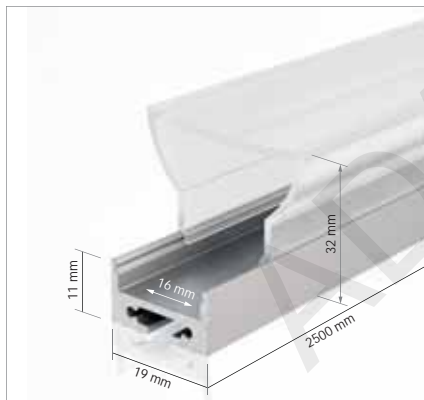

## Accessories:

**LED Strip  
GRAND LIGHT**  
72 led | 14 W | 1080 lm

*cold, nature, warm white*

**End cap**  
aluminum

art. CAP\_NS.1911T

**Suspension cable**

Standard length 2 m  
Other sizes on request

Color: