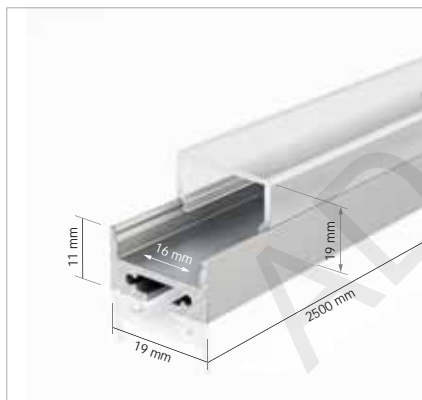

## Accessories:

**LED Strip  
GRAND LIGHT**  
72 led | 14 W | 1080 lm

*cold, nature, warm white*

**End cap  
aluminum**

art. CAP\_NS.1911K

**Suspension cable**

Standard length 2 m  
Other sizes on request

Color: