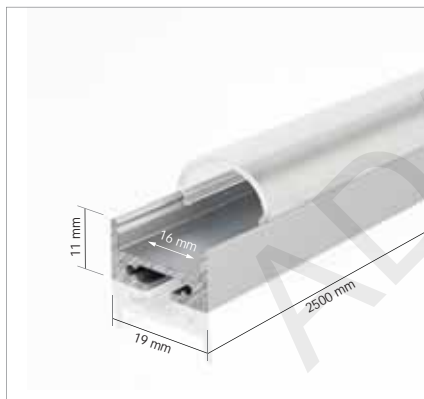

## Accessories:

**LED Strip  
GRAND LIGHT**  
72 led | 14 W | 1080 lm

*cold, nature, warm white*

**End cap**  
aluminum

art. CAP\_NS.1911C

**Suspension cable**

Standard length 2 m  
Other sizes on request

Color: