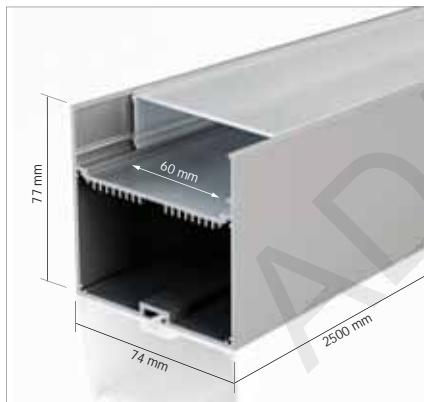

## Accessories:

**LED Strip  
EXTRALIGHT 7**  
280 led | 56 W | 4300 lm

*cold, nature, warm white*

**End cap**  
aluminum

art. CAP\_NS.7477

**Suspension cable**

Standard length 2 m  
Other sizes on request

Color: