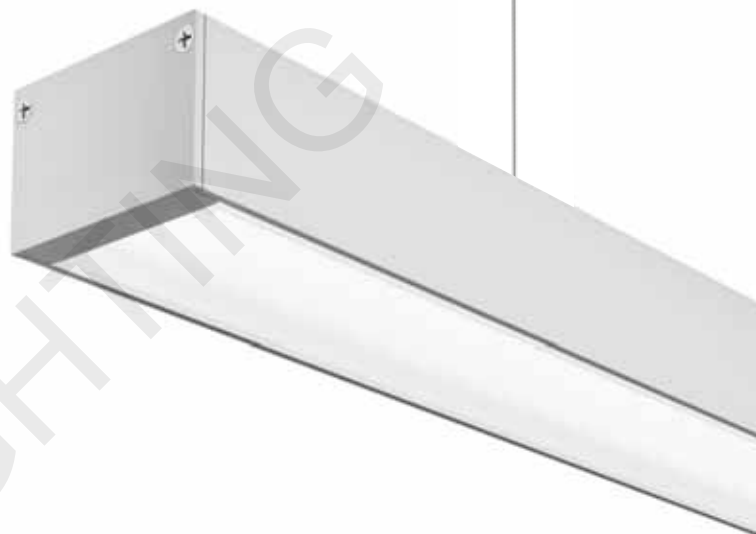

## Accessories:

**LED Strip  
EXTRALIGHT 5**  
200 led | 56 W | 3000 lm

*cold, nature, warm white*

**End cap**  
aluminum

art. CAP\_NS.4932

**Suspension cable**

Standard length 2 m  
Other sizes on request

Color: