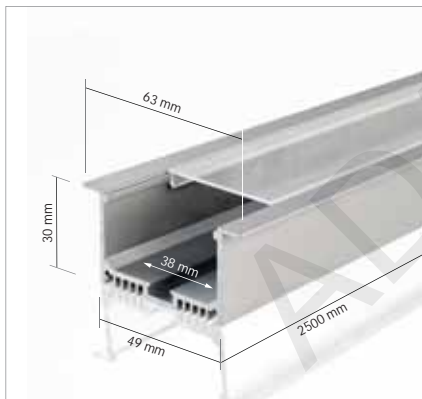

Accessories:

**LED Strip
EXTRALIGHT 5**
200 led | 56 W | 3000 lm

cold, nature, warm white

End cap
aluminum

art. CAP_VS.6332

Mounting clip
steel
size: 55x40 mm

art. MC.5540

Mounting
size:

Color: