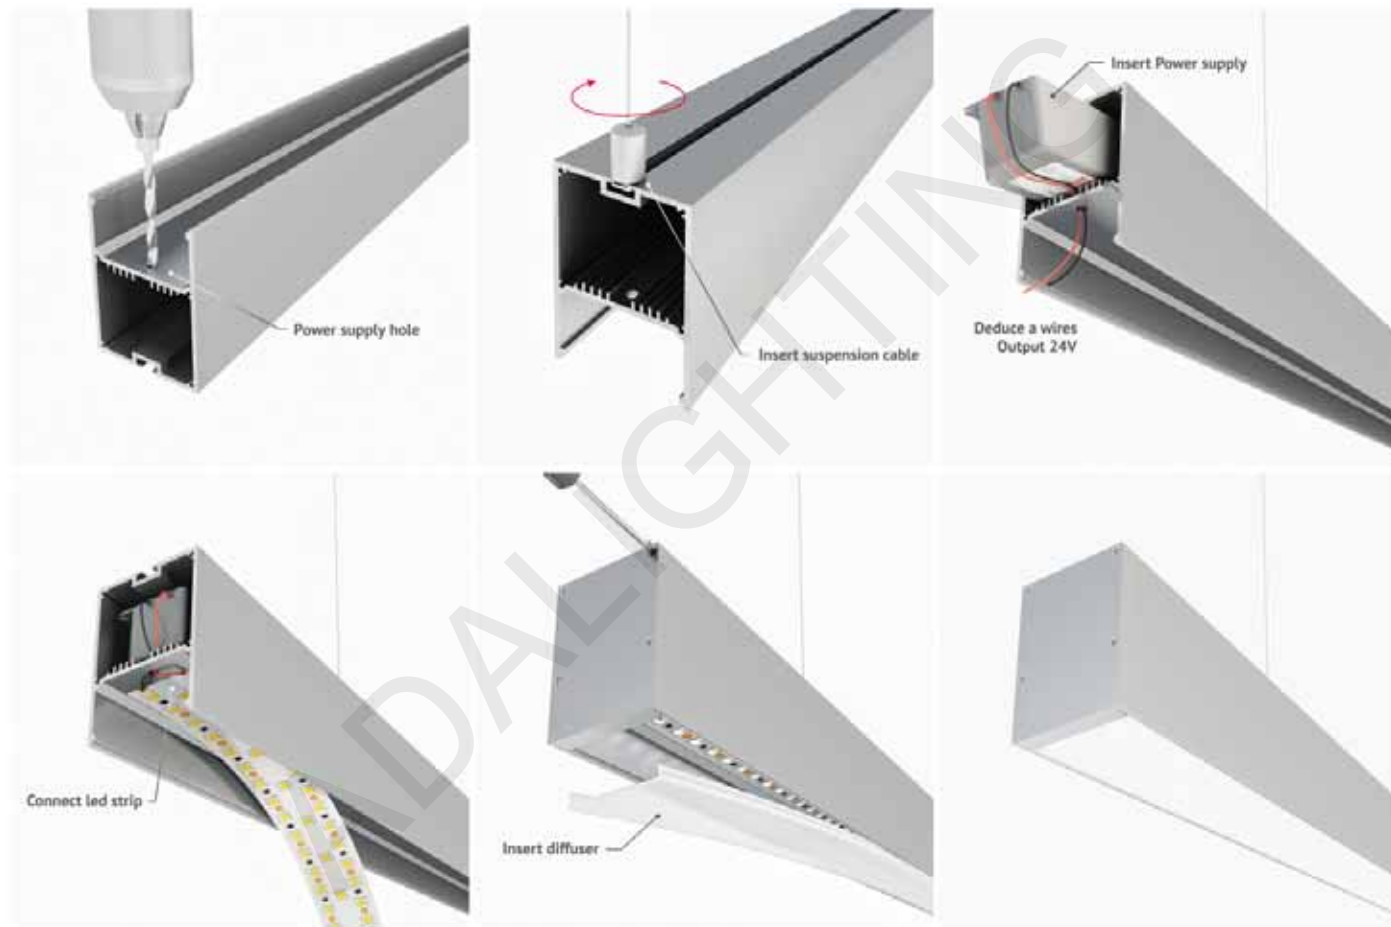

Installation: NS. 7477, NS. 4970