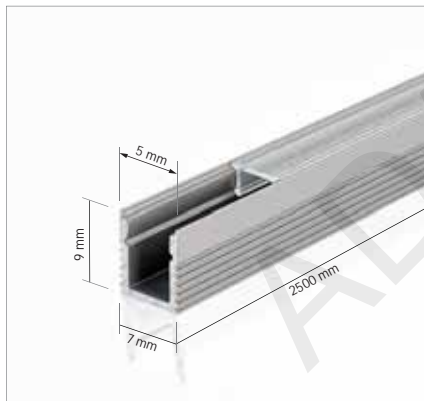

Accessories:

**LED Strip**  
**DreamLED MINI 120**  
120 led | 10 W | 960 lm

*cold, nature, warm white*

**End cap**  
aluminum

art. CAP\_NS.0709

**Mounting clip**  
aluminum  
size: 9x15 mm

art. CP.0915

Mounting  
size: