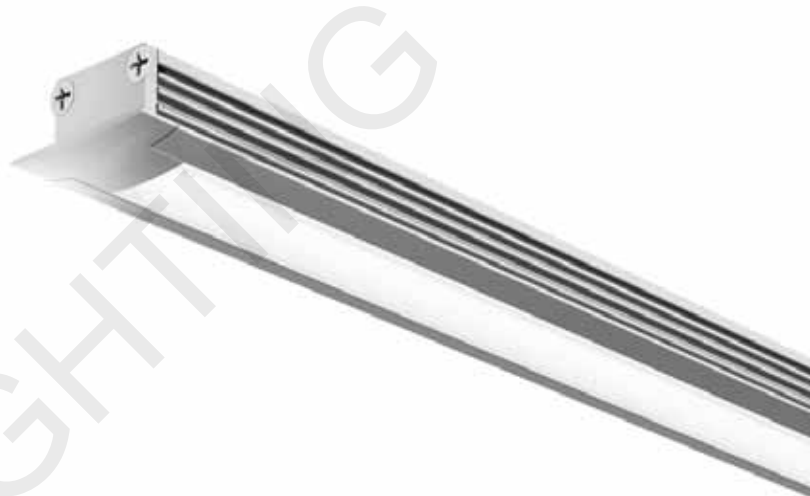

Accessories:

LED Strip
GRAND LIGHT
72 led | 14 W | 1080 lm

cold, nature, warm white

End cap
aluminum

art. CAP_VS.2616

Mounting
size:

Color:

VS.2613