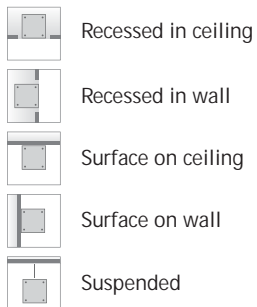

Symbols and Abbreviation