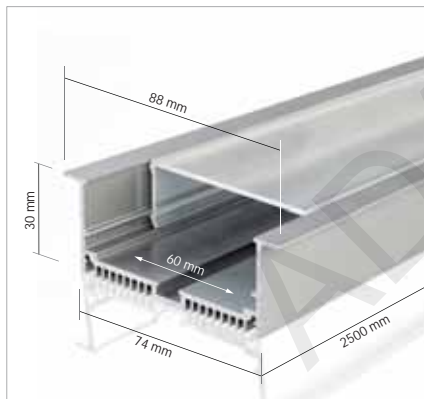

## Accessories:

**LED Strip  
EXTRALIGHT 7**  
280 led | 56 W | 4300 lm

*cold, nature, warm white*

**End cap**  
aluminum

art. CAP\_VS.8832

**Mounting clip**  
steel  
size: 80x40 mm

art. MC.8040

Mounting  
size: