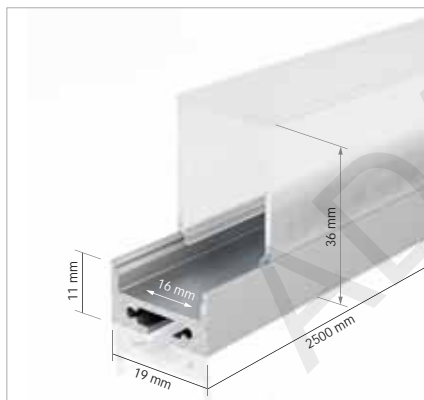

## Accessories:

**LED Strip  
GRAND LIGHT**  
72 led | 14 W | 1080 lm

*cold, nature, warm white*

**End cap  
aluminum**

art. CAP\_NS.1911P

**Suspension cable**

Standard length 2 m  
Other sizes on request

Color: