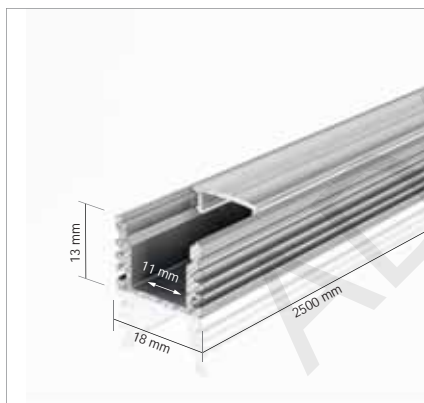

Accessories:

**LED Strip
GRAND LIGHT**
72 led | 14 W | 1080 lm

cold, nature, warm white

**End cap
aluminum**

art. CAP_VS.1813

Mounting
size:

Color:

VS.1813