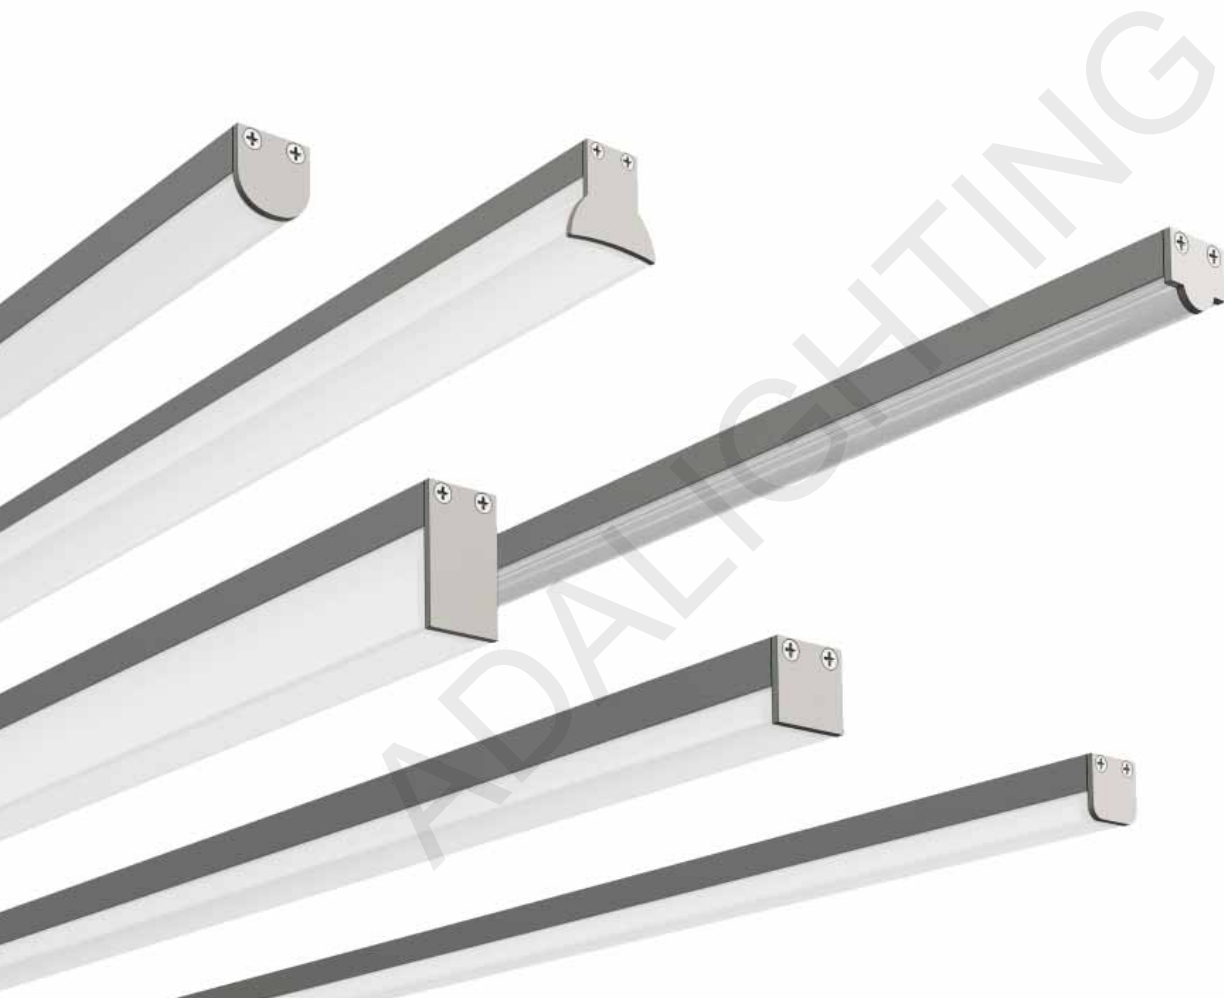

NS.1911 series