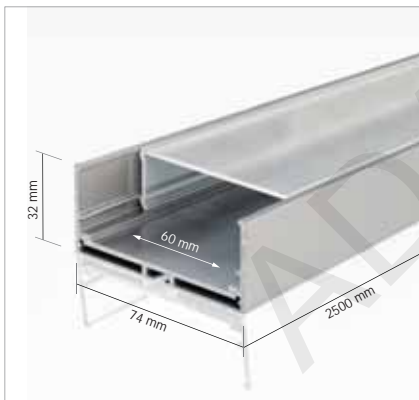

## Accessories:

**LED Strip  
EXTRALIGHT 7**  
280 led | 56 W | 4300 lm

*cold, nature, warm white*

**End cap**  
aluminum

art. CAP\_NS.7432

**Suspension cable**

Standard length 2 m  
Other sizes on request

Color: