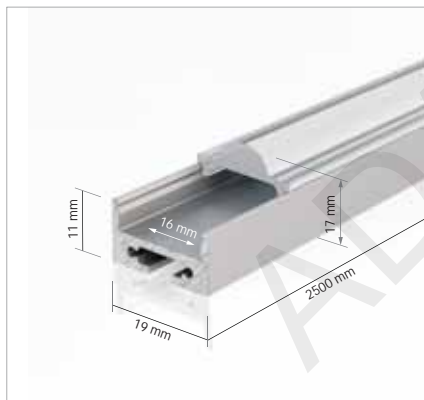

## Accessories:

**LED Strip  
GRAND LIGHT**  
72 led | 14 W | 1080 lm

*cold, nature, warm white*

**End cap  
aluminum**

art. CAP\_NS.1911L

**Suspension cable**

Standard length 2 m  
Other sizes on request

Color: